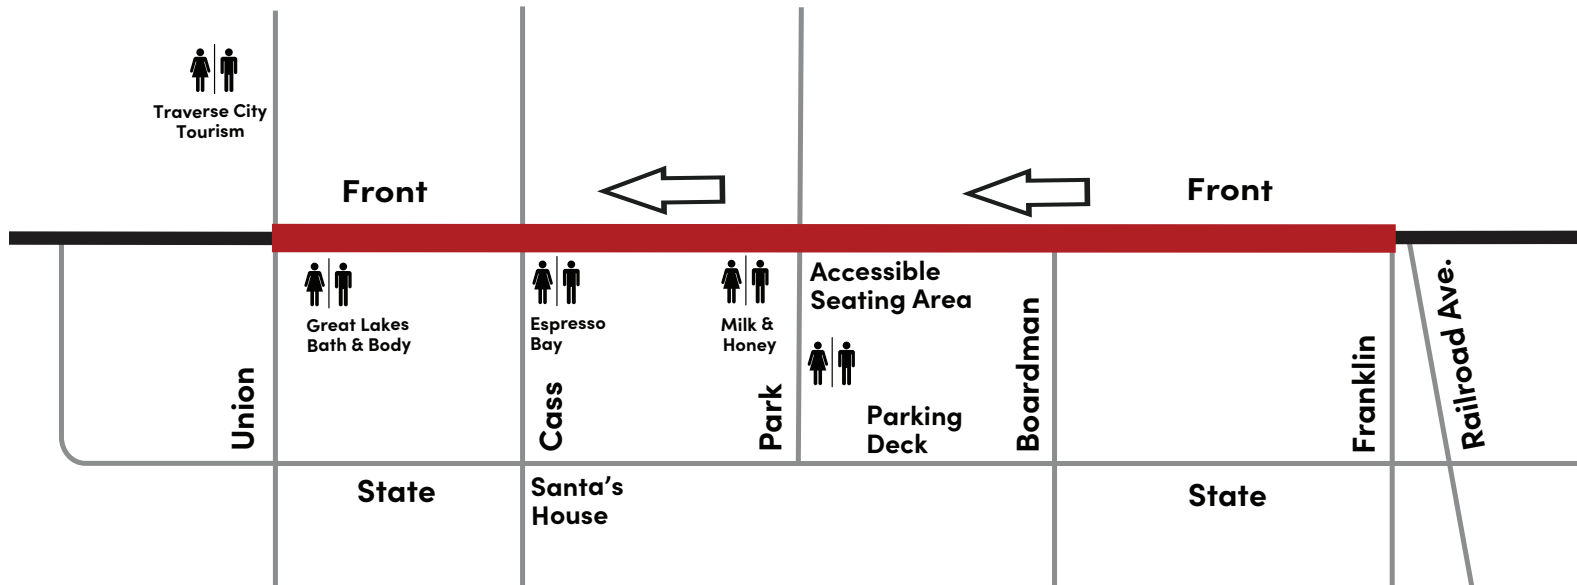

## **Visit Santa**

Share your Christmas wish with Santa after the Light Parade at Santa's House, located at Cass & State at City Center Plaza.

Find full seasonal hours at [downtowntc.com](http://downtowntc.com).

# PARADE LINE-UP

- 1 - Downtown Traverse City Association
- 2 - Northwest Michigan Ballet Theatre
- 3 - Molon Asphalt Truck
- 4 - KWALL Truck
- 5 - Molon Excavating Semi
- 6 - WCCW Good Time Rock & Roll
- 7 - Traverse City Light and Power
- 8 - Munson Healthcare
- 9 - MMR Physician Response Vehicle
- 10 - Habitat's Home for the Holidays House
- 11 - National Cherry Queen
- 12 - Legacy Aviation Learning Center
- 13 - UpNorthLive
- 14 - Full Tilt Comedy presents: A Very Cher-y Christmas
- 15 - Grand Traverse County
- 16 - Traverse City Streets Division
- 17 - Big Country 102.9
- 18 - City of Traverse City Parks Department
- 19 - NMCAA@50
- 20 - Norte
- 21 - Adventure Begins at Home
- 22 - BATA Holiday Light Bus
- 23 - z93's Truck-A-Saurus Rex
- 24 - Just Between Friends Traverse City
- 25 - Company Dance Traverse/Dance Arts Academy
- 26 - That'sa Pizza Winter Pizza Patrol
- 27 - Traverse City Pit Spitters

# PARADE LINE-UP

- 28 - TADL Bookmobile
- 29 - Design Dance Company
- 30 - Traverse City Beauty College
- 31 - Jeep Babes Enthusiast Club Michigan Chapter
- 32 - TCAPS Bus
- 33 - Fleet Feet
- 34 - KLT Giant Red Radio
- 35 - M&M Garage Doors
- 36 - Girl Scout Michigan Shore to Shore
- 37 - TC Central Cheer Team
- 38 - Northshore Exteriors
- 39 - Way of Knife & EDC Gear House Jeep
- 40 - Windemuller
- 41 - Traverse City Curling Club
- 42 - Up North Media Turkey Trot
- 43 - Cherryland Ghostbusters & Toys For Tots
- 44 - AT&T
- 45 - Scouts BSA Troop/Pack 36
- 46 - East Bay Calvary Church
- 47 - Be the Light in Someone's Life
- 48 - Old Town Playhouse
- 49 - North American Vasa and Vasa Ski Club
- 50 - The Bear
- 51 - U-Man the Human
- 52 - Iguana Yacht Amphibious Boat
- 53 - Santa

# PARADE ROUTE